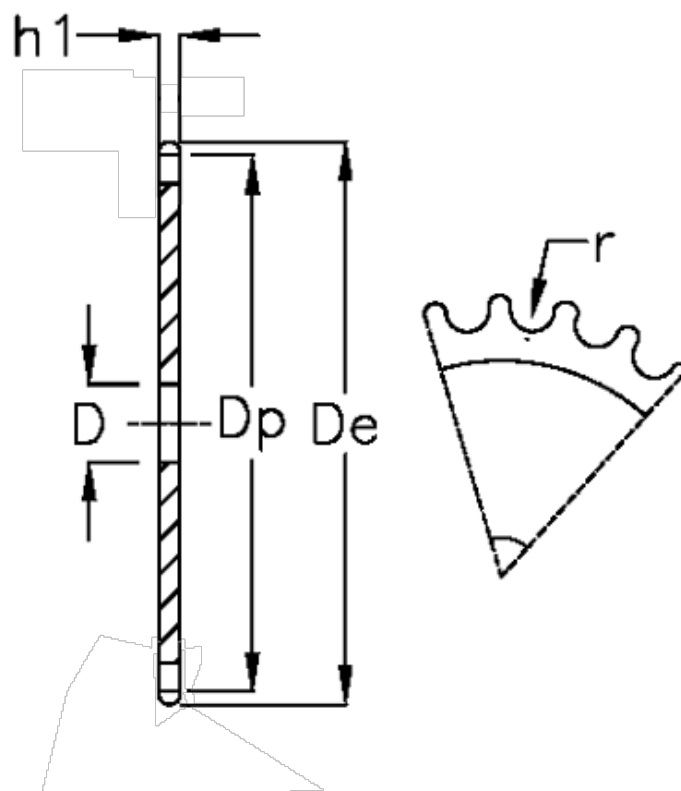

Article number: 616021003018

Description: Plate wheel 06 B-1 Z=18 simplex

Measures

C	= 1
D	= 10
De	= 58.3
Dp	= 54.85
For chain size	= 3/8 x 7/32
For chain type	= 06 B-1
h1	= 5.3
Number of teeth	= 18

$r = 6.35$